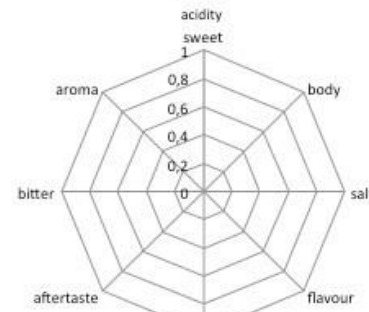

# SCA CSP Brewing Intermediate - Taste Familiarisation worksheets

<b>Brew</b>	
Aroma	
Body	
Taste	
Colour	

<b>Brew</b>	
Aroma	
Body	
Taste	
Colour	

<b>Brew</b>	
Aroma	
Body	
Taste	
Colour	

<b>Brew</b>	
Aroma	
Body	
Taste	
Colour	

<b>Brew</b>	
Aroma	
Body	
Taste	
Colour	

<b>Brew</b>	
Aroma	
Body	
Taste	
Colour	

<b>Brew</b>	
Aroma	
Body	
Taste	
Colour	

<b>Brew</b>	
Aroma	
Body	
Taste	
Colour	