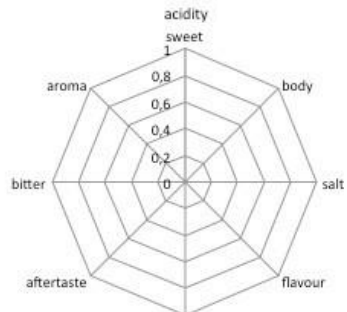

# SCA CSP Brewing Intermediate - Taste Familiarisation worksheets

<b>Brew</b>	
Aroma	
Body	
Taste	
Colour	

<b>Brew</b>	
Aroma	
Body	
Taste	
Colour	

<b>Brew</b>	
Aroma	
Body	
Taste	
Colour	

<b>Brew</b>	
Aroma	
Body	
Taste	
Colour	

<b>Brew</b>	
Aroma	
Body	
Taste	
Colour	

<b>Brew</b>	
Aroma	
Body	
Taste	
Colour	

<b>Brew</b>	
Aroma	
Body	
Taste	
Colour	

<b>Brew</b>	
Aroma	
Body	
Taste	
Colour	