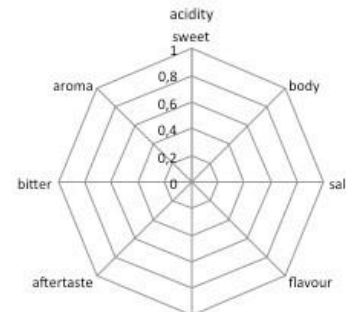

# SCA CSP Brewing Intermediate - Taste Familiarisation worksheets

<b>Brew</b>	
Aroma	
Body	
Taste	
Colour	

<b>Brew</b>	
Aroma	
Body	
Taste	
Colour	

<b>Brew</b>	
Aroma	
Body	
Taste	
Colour	

<b>Brew</b>	
Aroma	
Body	
Taste	
Colour	

<b>Brew</b>	
Aroma	
Body	
Taste	
Colour	

<b>Brew</b>	
Aroma	
Body	
Taste	
Colour	

<b>Brew</b>	
Aroma	
Body	
Taste	
Colour	

<b>Brew</b>	
Aroma	
Body	
Taste	
Colour	