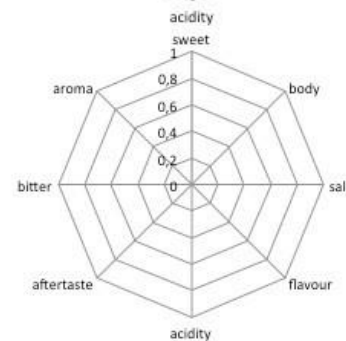

# SCA CSP Brewing Intermediate - Taste Familiarisation worksheets

<b>Brew</b>	
Aroma	
Body	
Taste	
Colour	

<b>Brew</b>	
Aroma	
Body	
Taste	
Colour	

<b>Brew</b>	
Aroma	
Body	
Taste	
Colour	

<b>Brew</b>	
Aroma	
Body	
Taste	
Colour	

<b>Brew</b>	
Aroma	
Body	
Taste	
Colour	

<b>Brew</b>	
Aroma	
Body	
Taste	
Colour	

<b>Brew</b>	
Aroma	
Body	
Taste	
Colour	

<b>Brew</b>	
Aroma	
Body	
Taste	
Colour	