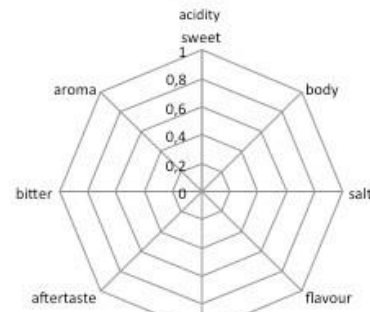

# SCA CSP Brewing Intermediate - Taste Familiarisation worksheets

<b>Brew</b>	
Aroma	
Body	
Taste	
Colour	

<b>Brew</b>	
Aroma	
Body	
Taste	
Colour	

<b>Brew</b>	
Aroma	
Body	
Taste	
Colour	

<b>Brew</b>	
Aroma	
Body	
Taste	
Colour	

<b>Brew</b>	
Aroma	
Body	
Taste	
Colour	

<b>Brew</b>	
Aroma	
Body	
Taste	
Colour	

<b>Brew</b>	
Aroma	
Body	
Taste	
Colour	

<b>Brew</b>	
Aroma	
Body	
Taste	
Colour	