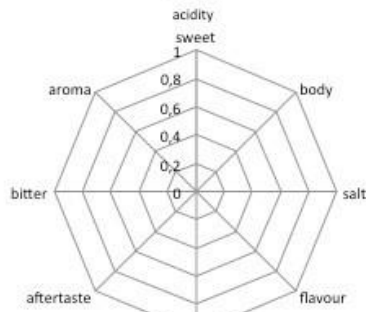

# SCA CSP Brewing Intermediate - Taste Familiarisation worksheets

<b>Brew</b>	
Aroma	
Body	
Taste	
Colour	

<b>Brew</b>	
Aroma	
Body	
Taste	
Colour	

<b>Brew</b>	
Aroma	
Body	
Taste	
Colour	

<b>Brew</b>	
Aroma	
Body	
Taste	
Colour	

<b>Brew</b>	
Aroma	
Body	
Taste	
Colour	

<b>Brew</b>	
Aroma	
Body	
Taste	
Colour	

<b>Brew</b>	
Aroma	
Body	
Taste	
Colour	

<b>Brew</b>	
Aroma	
Body	
Taste	
Colour	