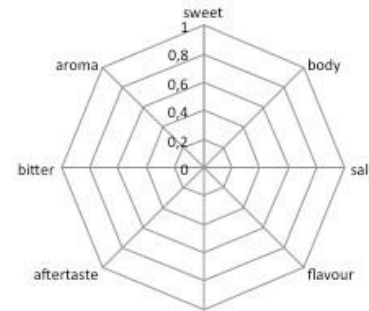

# SCA CSP Brewing Intermediate - Taste Familiarisation worksheets

<b>Brew</b>	
Aroma	
Body	
Taste	
Colour	

<b>Brew</b>	
Aroma	
Body	
Taste	
Colour	

<b>Brew</b>	
Aroma	
Body	
Taste	
Colour	

<b>Brew</b>	
Aroma	
Body	
Taste	
Colour	

<b>Brew</b>	
Aroma	
Body	
Taste	
Colour	

<b>Brew</b>	
Aroma	
Body	
Taste	
Colour	

<b>Brew</b>	
Aroma	
Body	
Taste	
Colour	

<b>Brew</b>	
Aroma	
Body	
Taste	
Colour	