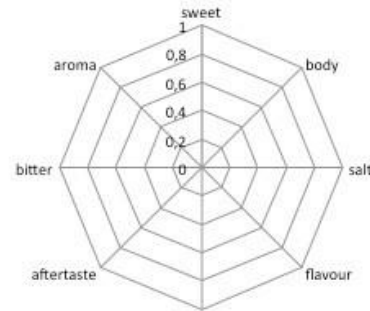

# SCA CSP Brewing Intermediate - Taste Familiarisation worksheets

<b>Brew</b>	
Aroma	
Body	
Taste	
Colour	

<b>Brew</b>	
Aroma	
Body	
Taste	
Colour	

<b>Brew</b>	
Aroma	
Body	
Taste	
Colour	

<b>Brew</b>	
Aroma	
Body	
Taste	
Colour	

<b>Brew</b>	
Aroma	
Body	
Taste	
Colour	

<b>Brew</b>	
Aroma	
Body	
Taste	
Colour	

<b>Brew</b>	
Aroma	
Body	
Taste	
Colour	

<b>Brew</b>	
Aroma	
Body	
Taste	
Colour	