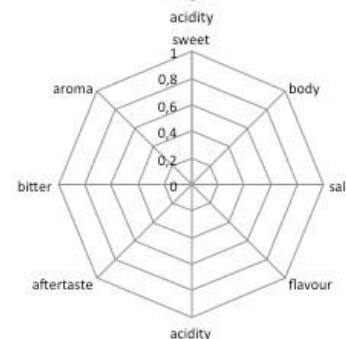

# SCA CSP Brewing Intermediate - Taste Familiarisation worksheets

<b>Brew</b>	
Aroma	
Body	
Taste	
Colour	

<b>Brew</b>	
Aroma	
Body	
Taste	
Colour	

<b>Brew</b>	
Aroma	
Body	
Taste	
Colour	

<b>Brew</b>	
Aroma	
Body	
Taste	
Colour	

<b>Brew</b>	
Aroma	
Body	
Taste	
Colour	

<b>Brew</b>	
Aroma	
Body	
Taste	
Colour	

<b>Brew</b>	
Aroma	
Body	
Taste	
Colour	

<b>Brew</b>	
Aroma	
Body	
Taste	
Colour	