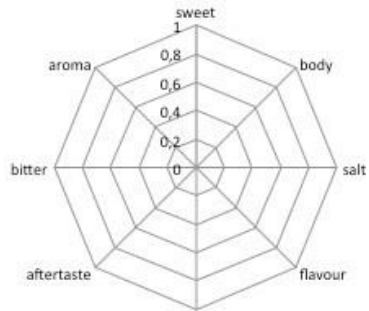

# SCA CSP Brewing Intermediate - Taste Familiarisation worksheets

<b>Brew</b>	
Aroma	
Body	
Taste	
Colour	

<b>Brew</b>	
Aroma	
Body	
Taste	
Colour	

<b>Brew</b>	
Aroma	
Body	
Taste	
Colour	

<b>Brew</b>	
Aroma	
Body	
Taste	
Colour	

<b>Brew</b>	
Aroma	
Body	
Taste	
Colour	

<b>Brew</b>	
Aroma	
Body	
Taste	
Colour	

<b>Brew</b>	
Aroma	
Body	
Taste	
Colour	

<b>Brew</b>	
Aroma	
Body	
Taste	
Colour	